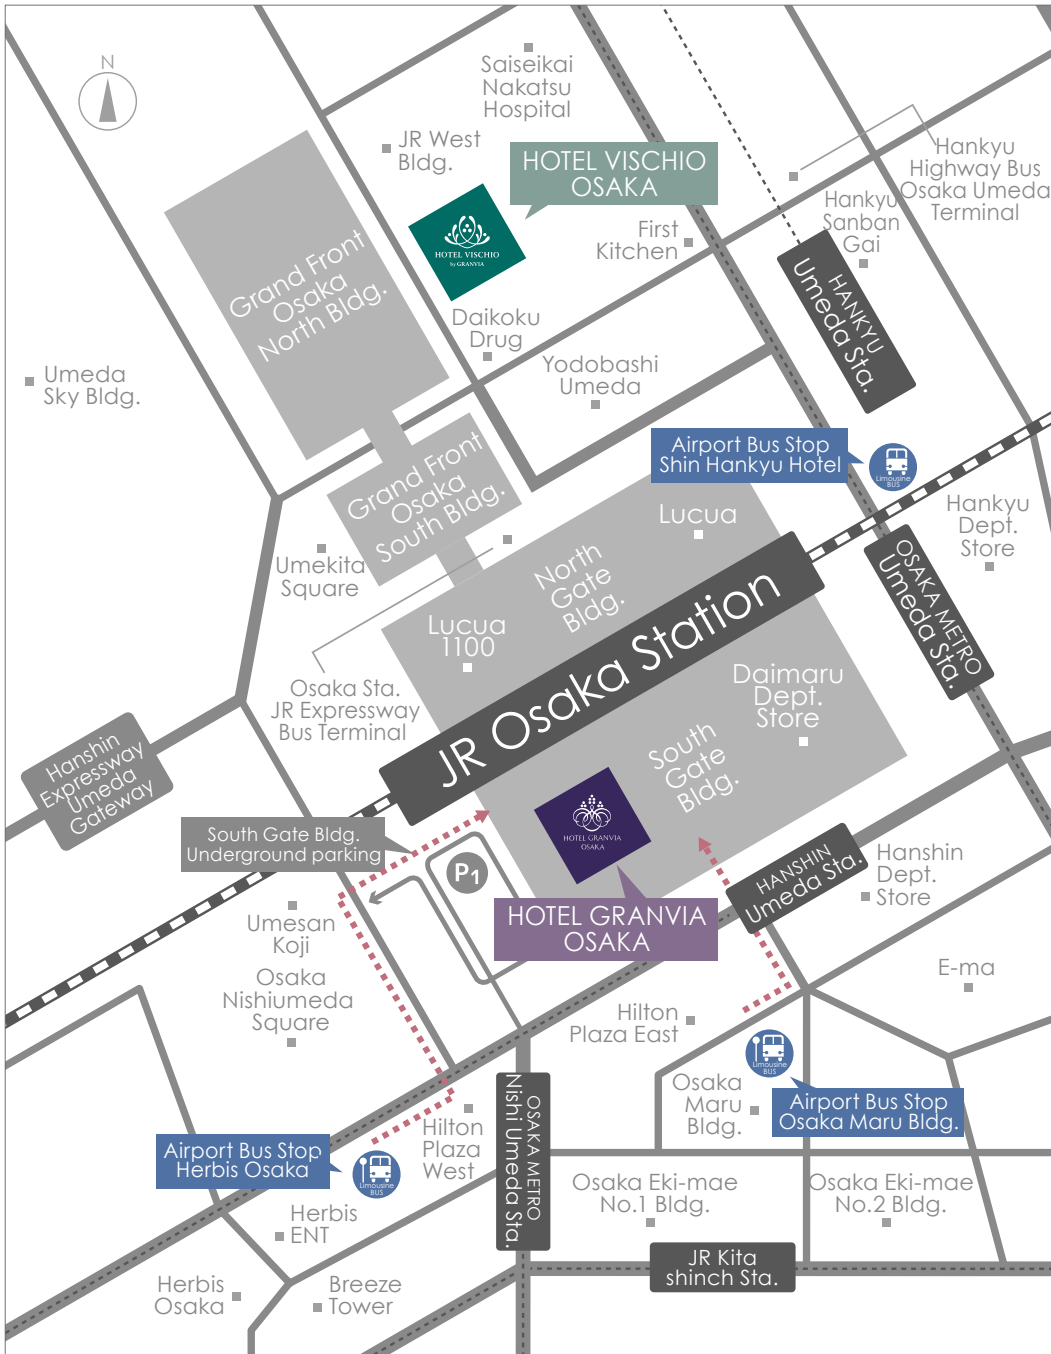

Airport Limousine Bus Stop

Osaka Station Concourse

Arriving in Osaka by air

From Kansai International Airport

- Airport bus: Kansai International Airport → Bus stop near Osaka station (about 60 min.)

From Osaka (Itami) Airport

- Airport bus: Osaka (Itami) Airport → Bus stop near Osaka station (about 30 min.)

HOTEL GRANVIA OSAKA

<http://www.granvia-osaka.jp/>

〒530-0001
 3-1-1 Umeda, Kita-ku, Osaka
 TEL +81-6-6344-1235
 FAX +81-6-6344-1130
 E-mail : granvia@hgo.co.jp