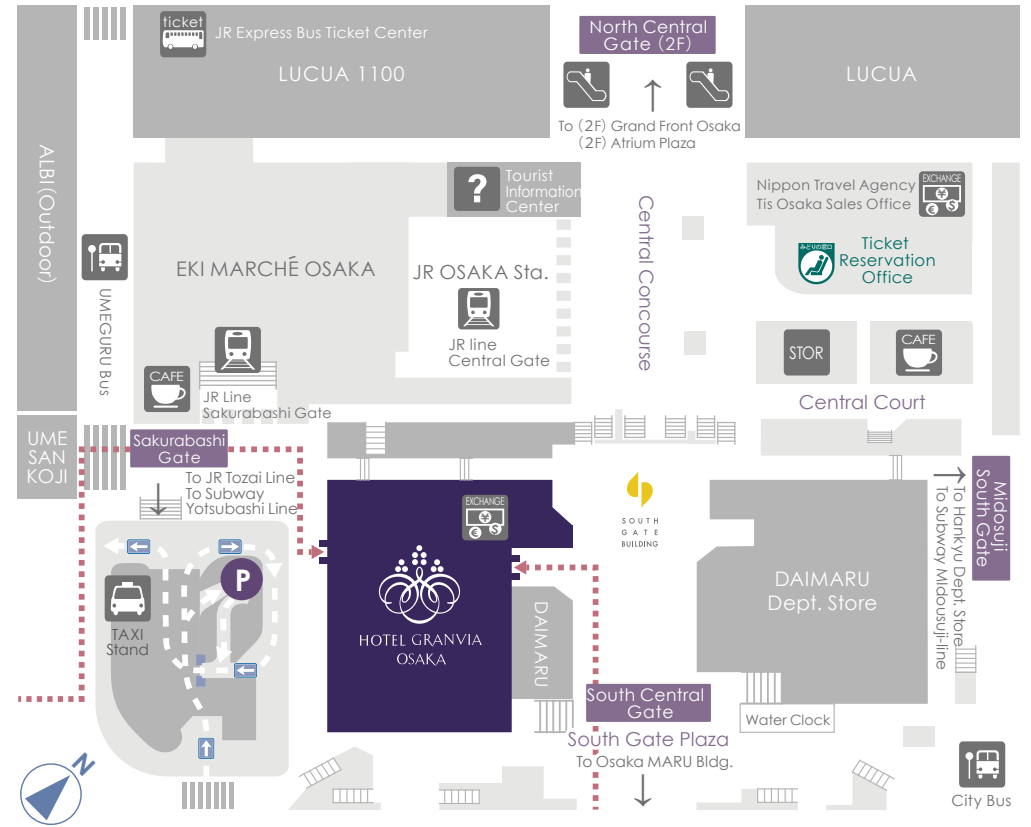

Airport Limousine Bus Stop

Osaka Station Concourse

Arriving in Osaka by air

From Kansai International Airport

- Airport bus: Kansai International Airport → Bus stop near Osaka station (about 60 min.)

From Osaka (Itami) Airport

- Airport bus: Osaka (Itami) Airport → Bus stop near Osaka station (about 30 min.)

HOTEL GRANVIA OSAKA

<http://www.granvia-osaka.jp/>

〒530-0001
 3-1-1 Umeda, Kita-ku, Osaka
 TEL +81-6-6344-1235
 FAX +81-6-6344-1130
 E-mail : granvia@hgo.co.jp