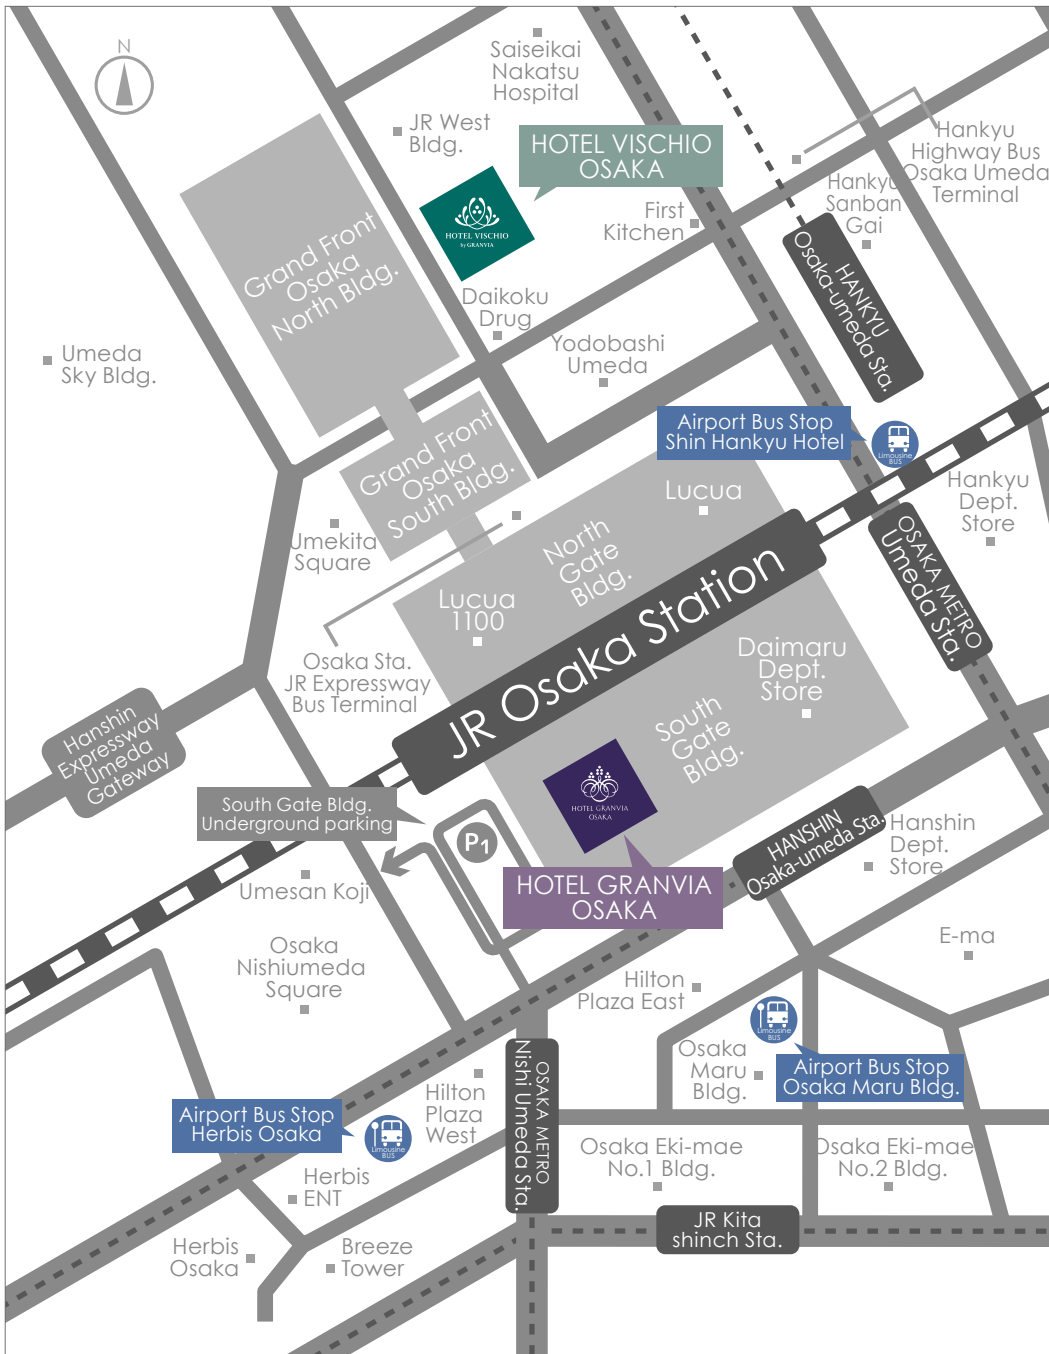

Airport Limousine Bus Stop

Osaka Station Concourse

Arriving in Osaka by air

From Kansai International Airport

- Airport bus: Kansai International Airport → Bus stop near Osaka station (about 60 min.)

From Osaka (Itami) Airport

- Airport bus: Osaka (Itami) Airport → Bus stop near Osaka station (about 30 min.)

HOTEL GRANVIA OSAKA

<http://www.granvia-osaka.jp/>

〒530-0001

3-1-1 Umeda, Kita-ku, Osaka

TEL +81-6-6344-1235

FAX +81-6-6344-1130