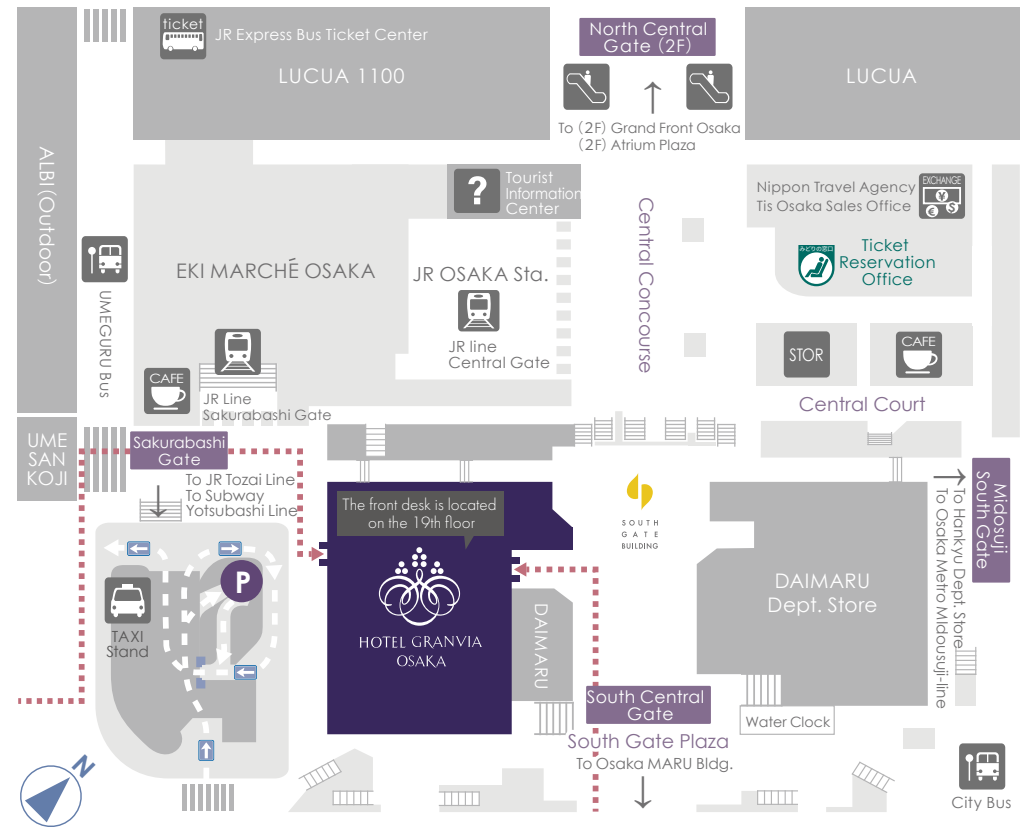

Airport Limousine Bus Stop

Osaka Station Concourse

Arriving in Osaka by air

From Kansai International Airport

- Airport bus: Kansai International Airport → Bus stop near Osaka station (about 60 min.)

From Osaka (Itami) Airport

- Airport bus: Osaka (Itami) Airport → Bus stop near Osaka station (about 30 min.)

HOTEL GRANVIA OSAKA

<http://www.granvia-osaka.jp/>

〒530-0001

3-1-1 Umeda, Kita-ku, Osaka

TEL +81-6-6344-1235

FAX +81-6-6344-1130