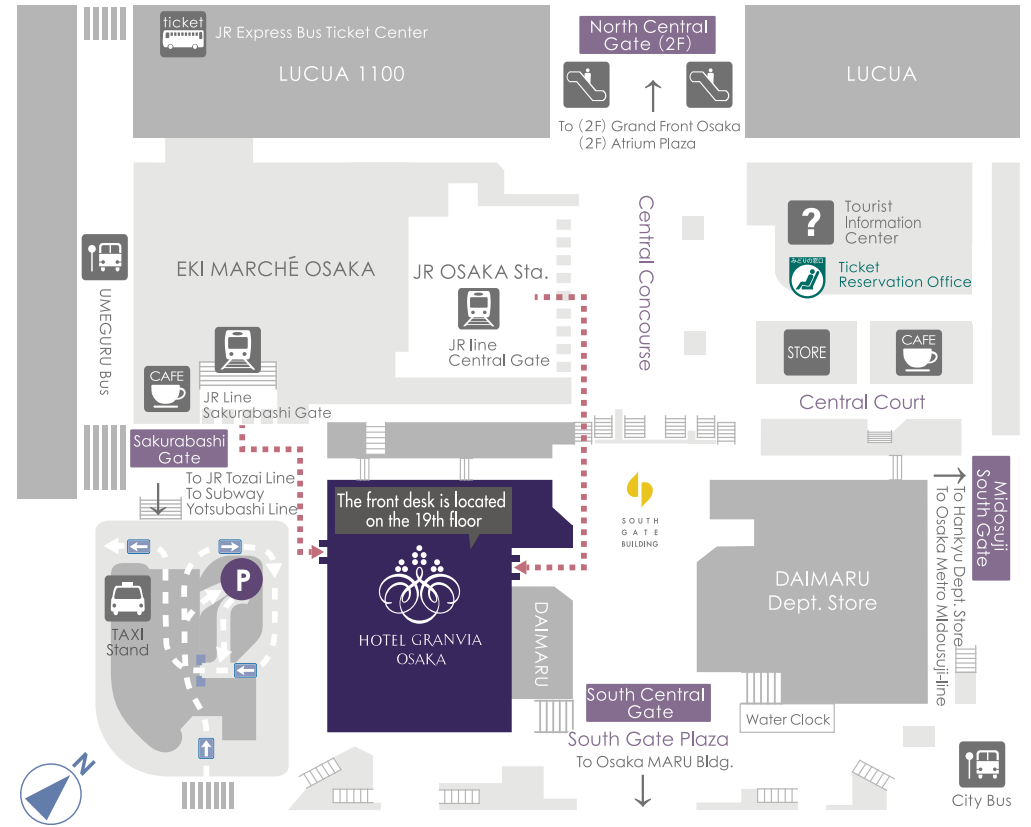

Airport Limousine Bus Stop

Osaka Station Concourse

Arriving in Osaka by air

From Kansai International Airport

- Airport bus: Kansai International Airport → Bus stop near Osaka station (about 60 min.)

From Osaka (Itami) Airport

- Airport bus: Osaka (Itami) Airport → Bus stop near Osaka station (about 30 min.)

HOTEL GRANVIA OSAKA

<https://www.hotelgranviaosaka.jp/>

3-1-1 Umeda, Kita-ku, Osaka,
530-0001, Japan

TEL +81-6-6345-1269

FAX +81-6-6344-1130